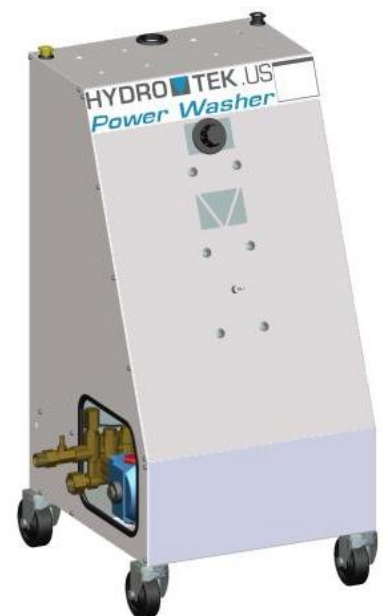

PRESSURE	1300 psi
FLOW CAPACITY	2 gpm
POWER / ENGINE	2.0 hp
VOLTS / PHASE / AMPS	115v / 1ph / 15amp - GFCI & 35' cord included
CONTROLS / SWITCHES	Dual soap control, toggle on/off switch, nozzle storage
PUMP	Cat Pump
POWER DRIVE	Direct drive
PRESSURE CONTROL	Integrated unloader
WATER SUPPLY	Pressure feed from garden hose
SOAP INJECTION	Downstream soap/chemical injection, activated from the panel mounted dual soap knob
PRESSURE HOSE	1/4" x 50' 2600psi
GUN / WAND	24" stainless wand with trigger gun
NOZZLE	#3.5 (40°) and soap nozzle
FRAME CONSTRUCTION	Stainless steel cabinet enclosure
WHEELS	4 caster wheel kit installed
WEIGHT/DIMENSIONS	73#, 16"l x 17"w x 32"h

Specifications subject to change without notification and may vary due to ambient conditions.

Featuring:

- ✓ **Stainless construction** is rustproof and adds long-term value to your investment
- ✓ **Compact and portable:** easily rolls to wherever you need to clean
- ✓ **Soap storage and selection:** a built in soap container storage rack conveniently holds a 5 gallon soap bucket or two of the gallon size soap jugs. Select to use Soap A or Soap B with the panel mounted soap knob

Options...

Wall mount hose reels (AR188)

TO: _____

COMMENTS: _____

YOUR PRICE: _____

DISTRIBUTED BY: _____